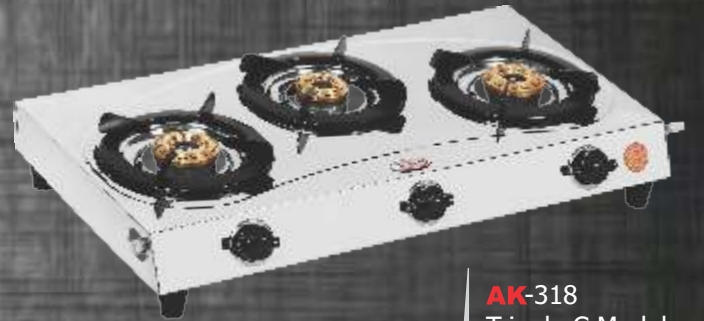

AK-318
Tripple C Model