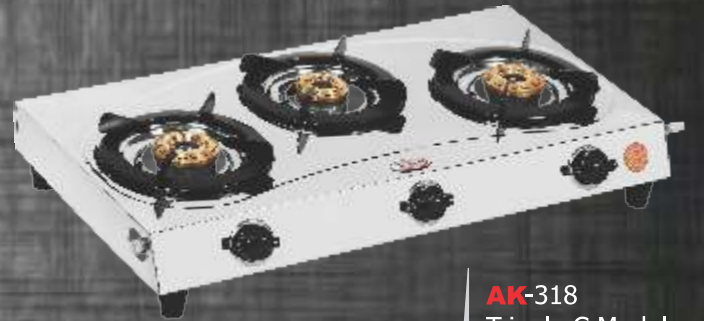

AK-318
Tripple C Model